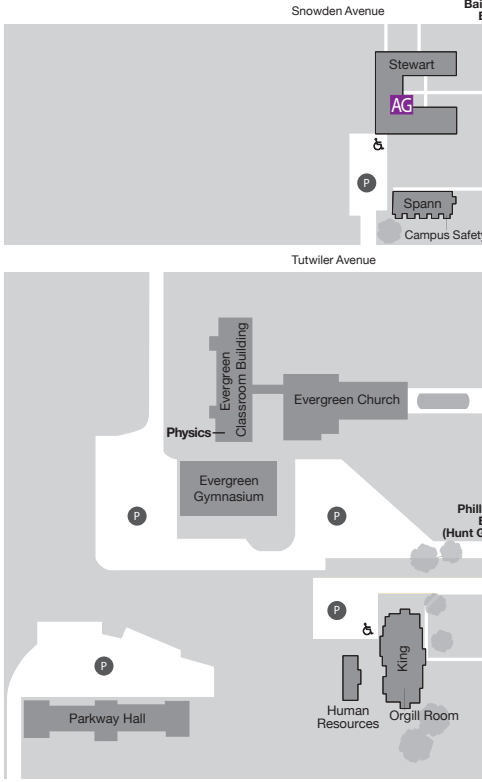

Rhodes College

—1818—

Campus Map

- Parking
- Handicap Parking
- Emergency Phone
- All-Gender Restroom

NOTE - Some All-Gender Restrooms are located on multiple floors in the same area of the building.

College Information

843-3000

Admission

843-3700

Campus Safety

843-3880

Emergency

843-3333

AG All-Gender Restrooms

North Parkway (west bound) North Parkway Entrance

North Parkway (east bound)