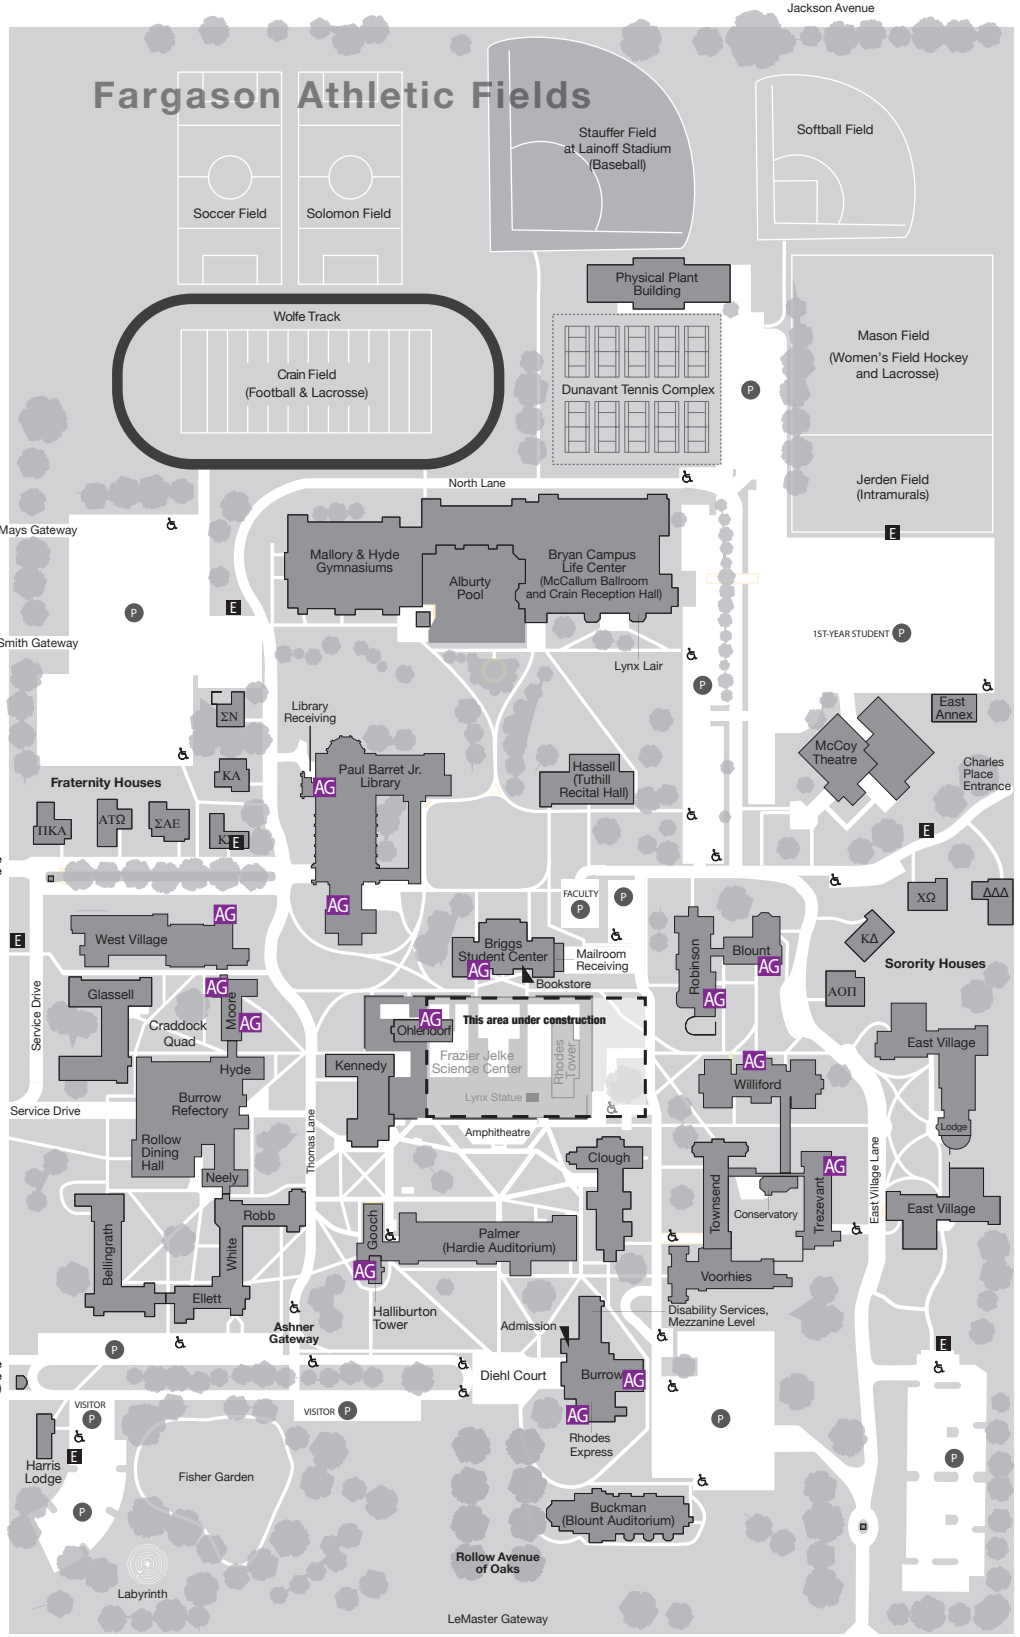

Rhodes College

—1818—

Campus Map

- Parking
- Handicap Parking
- Emergency Phone
- All-Gender Restroom

NOTE - Some All-Gender Restrooms are located on multiple floors in the same area of the building.

College Information

843-3000

Admission

843-3700

Campus Safety

843-3880

Emergency

843-3333

AG All-Gender Restrooms

North Parkway (west bound) North Parkway Entrance

North Parkway (east bound)